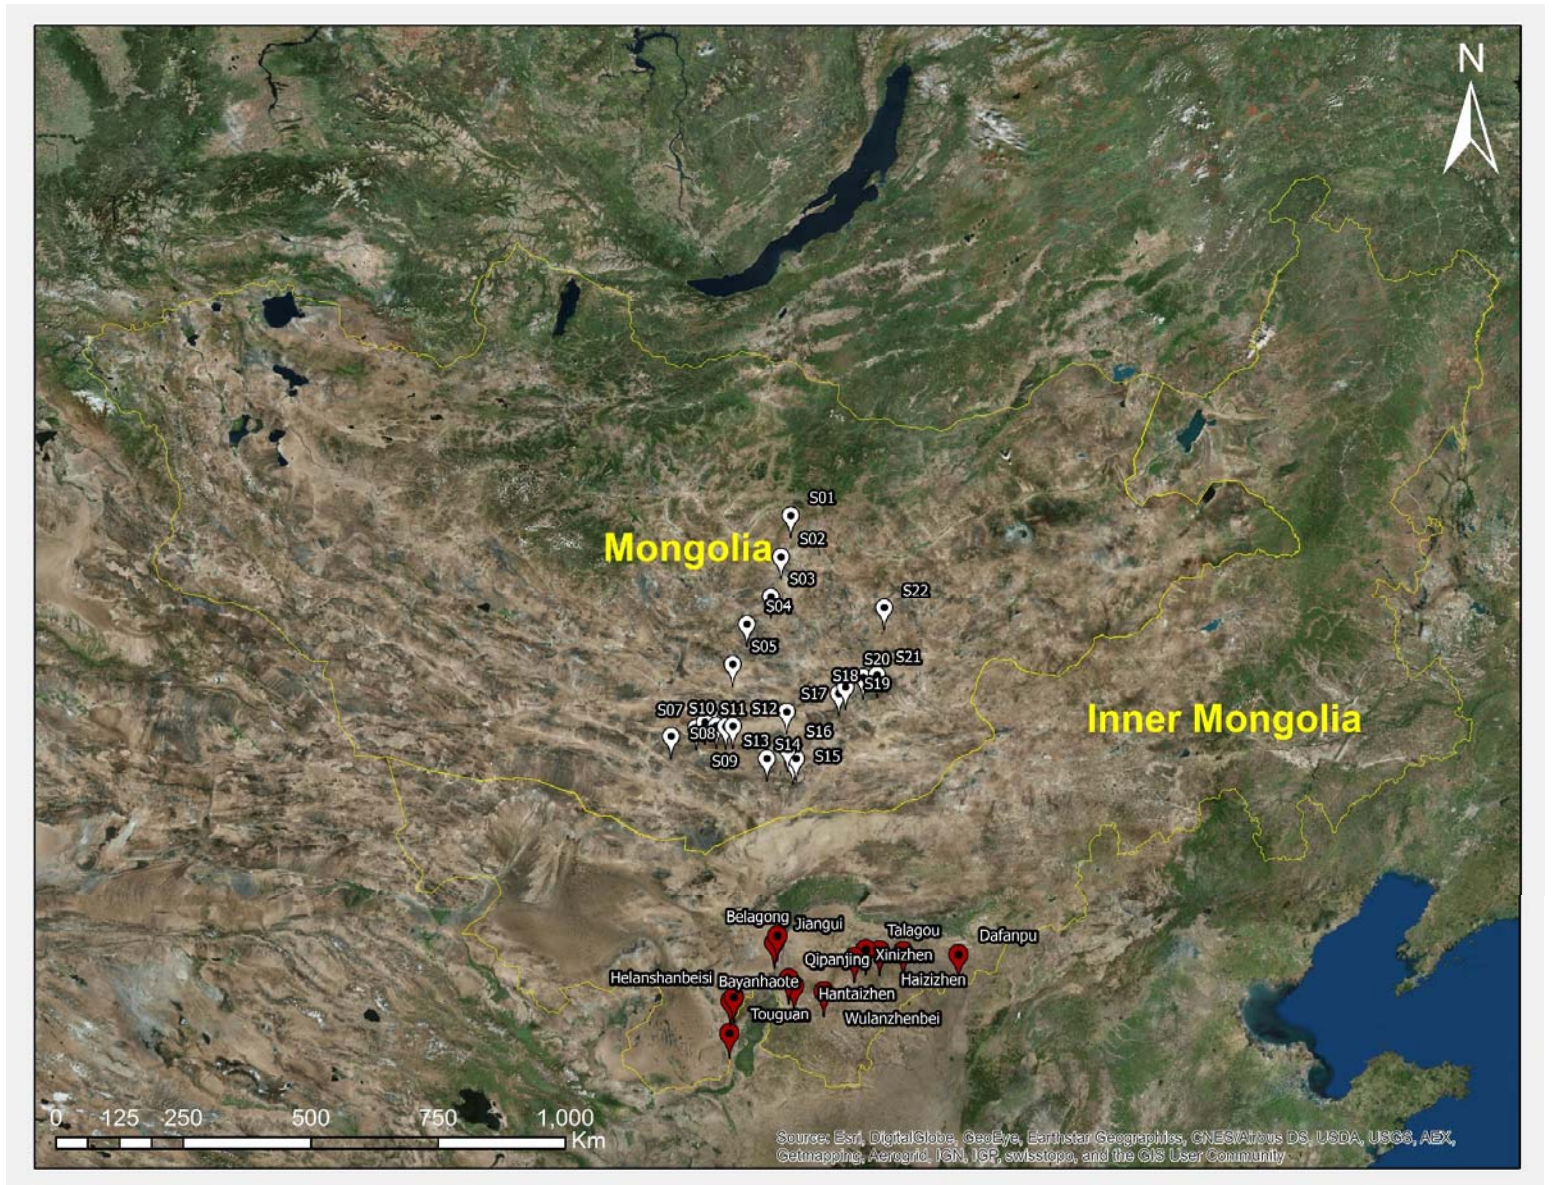

Field Team lead by J Chen  
6/27-7/10/2016

Inner Mongolia

Date	6/27/2016
People	JC, YY, SZ, CC, FZ,
Site Code	dafanpu_S1
Lat.	39°47'41.9"
Long.	111°03'08"
Notes	

Transect

Scene

Plot A

Plot B

Plot C